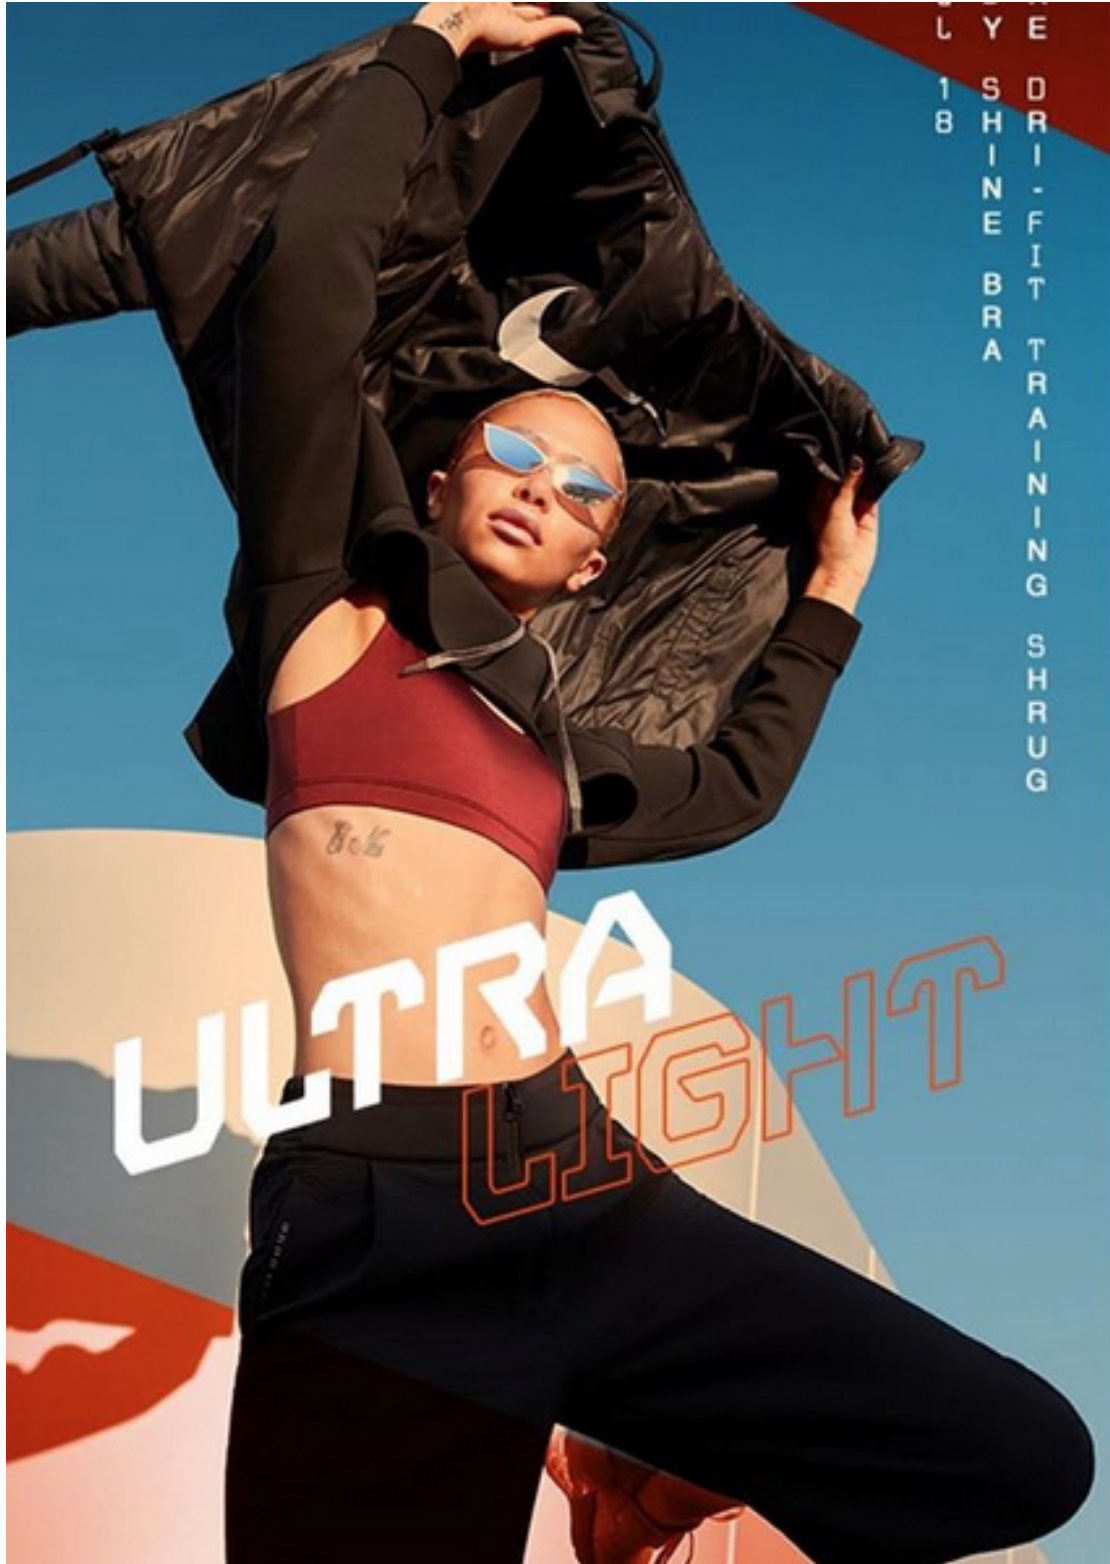

ALLY LOU

height 5'9.5 · bust 31.5" · cup A/B · waist 23.5" · hips 35.5" · dress 36 EU/6 US/8 UK
shoes size 39.5 EU/8.5 US/6 UK · hair light blonde · eyes brown