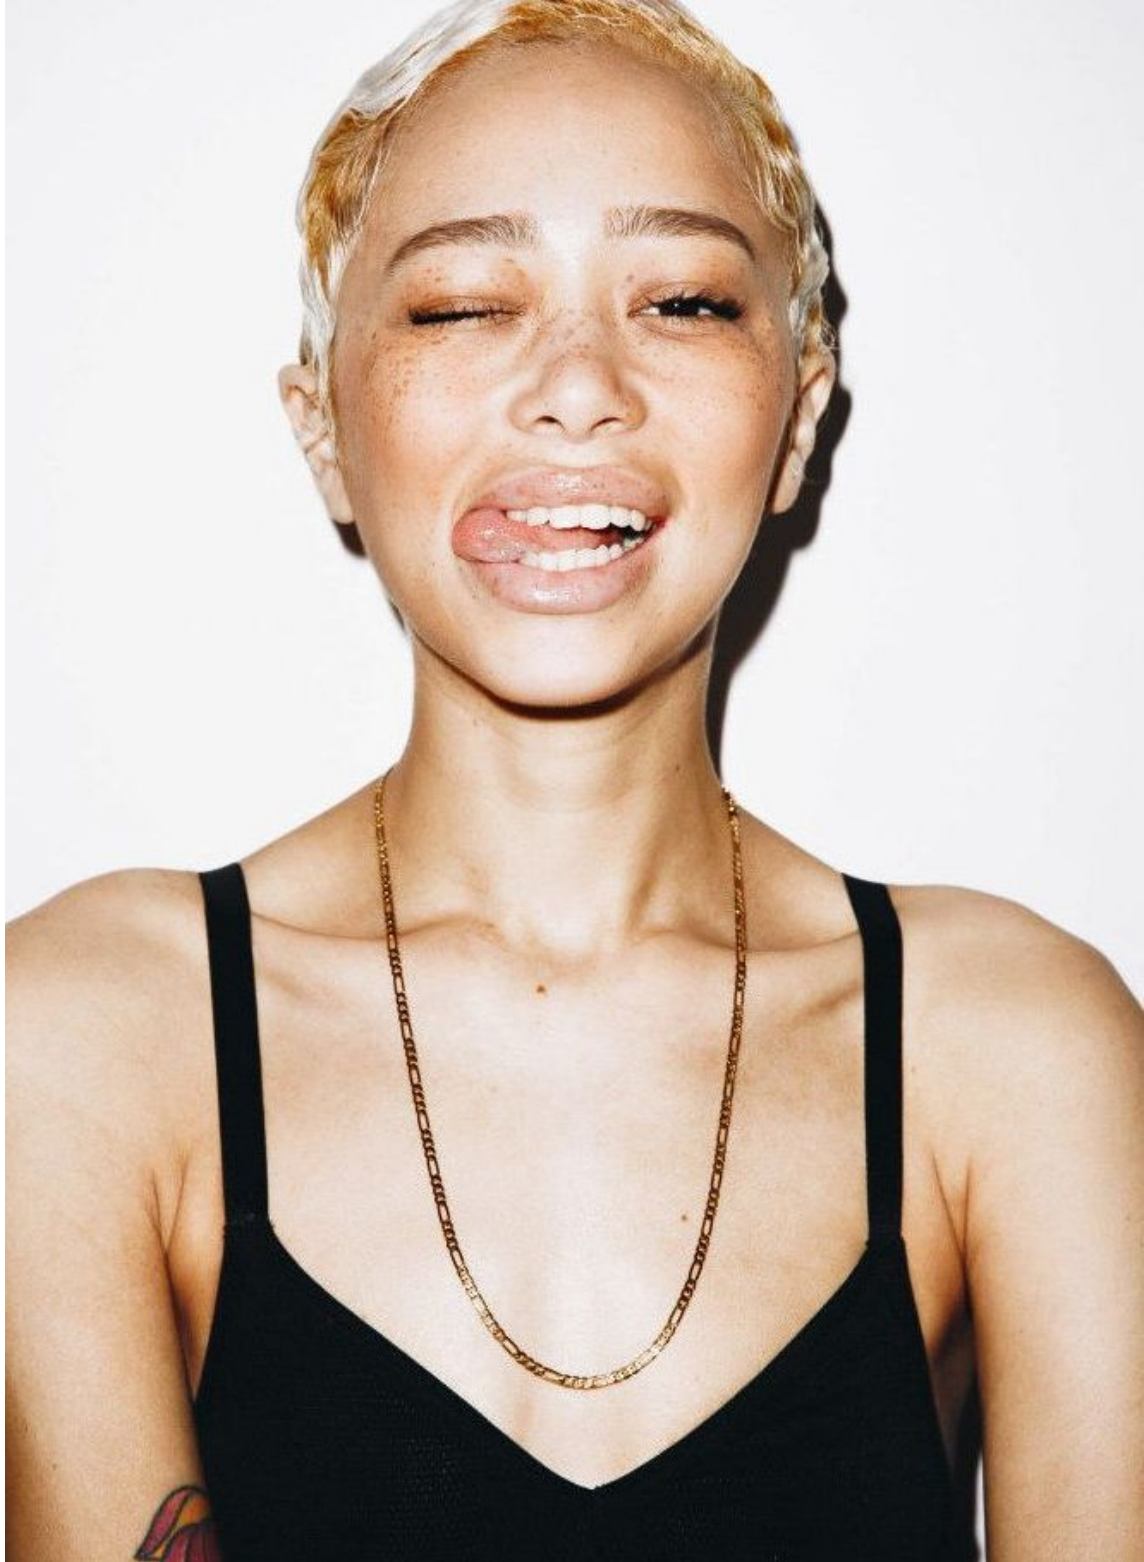

ALLY LOU

height 5'9.5 · bust 31.5" · cup A/B · waist 23.5" · hips 35.5" · dress 36 EU/6 US/8 UK
shoes size 39.5 EU/8.5 US/6 UK · hair light blonde · eyes brown

ALLY LOU

height 5'9.5 · bust 31.5" · cup A/B · waist 23.5" · hips 35.5" · dress 36 EU/6 US/8 UK
shoes size 39.5 EU/8.5 US/6 UK · hair light blonde · eyes brown

ALLY LOU

height 5'9.5 · bust 31.5" · cup A/B · waist 23.5" · hips 35.5" · dress 36 EU/6 US/8 UK
shoes size 39.5 EU/8.5 US/6 UK · hair light blonde · eyes brown

MGM
MODELS

MGM
MODELS

ALLY LOU

height 5'9.5 · bust 31.5" · cup A/B · waist 23.5" · hips 35.5" · dress 36 EU/6 US/8 UK
shoes size 39.5 EU/8.5 US/6 UK · hair light blonde · eyes brown