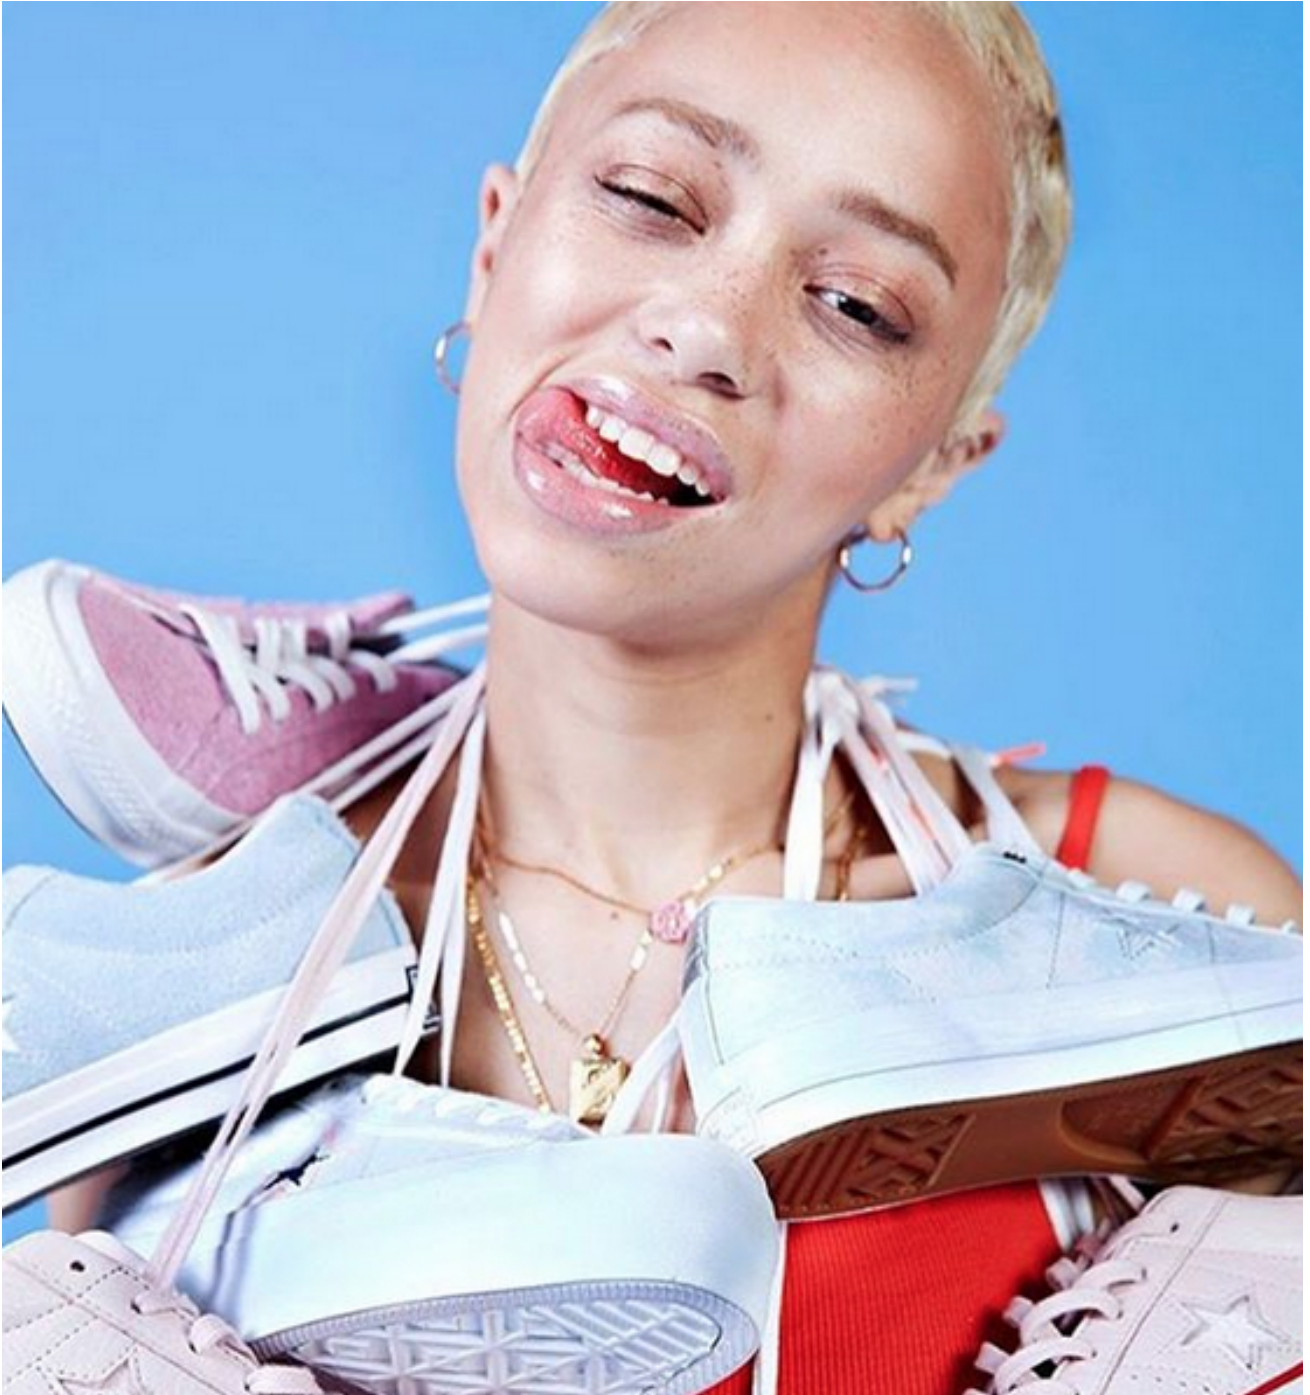

ALLY LOU

height 5'9.5 · bust 31.5" · cup A/B · waist 23.5" · hips 35.5" · dress 36 EU/6 US/8 UK
shoes size 39.5 EU/8.5 US/6 UK · hair light blonde · eyes brown